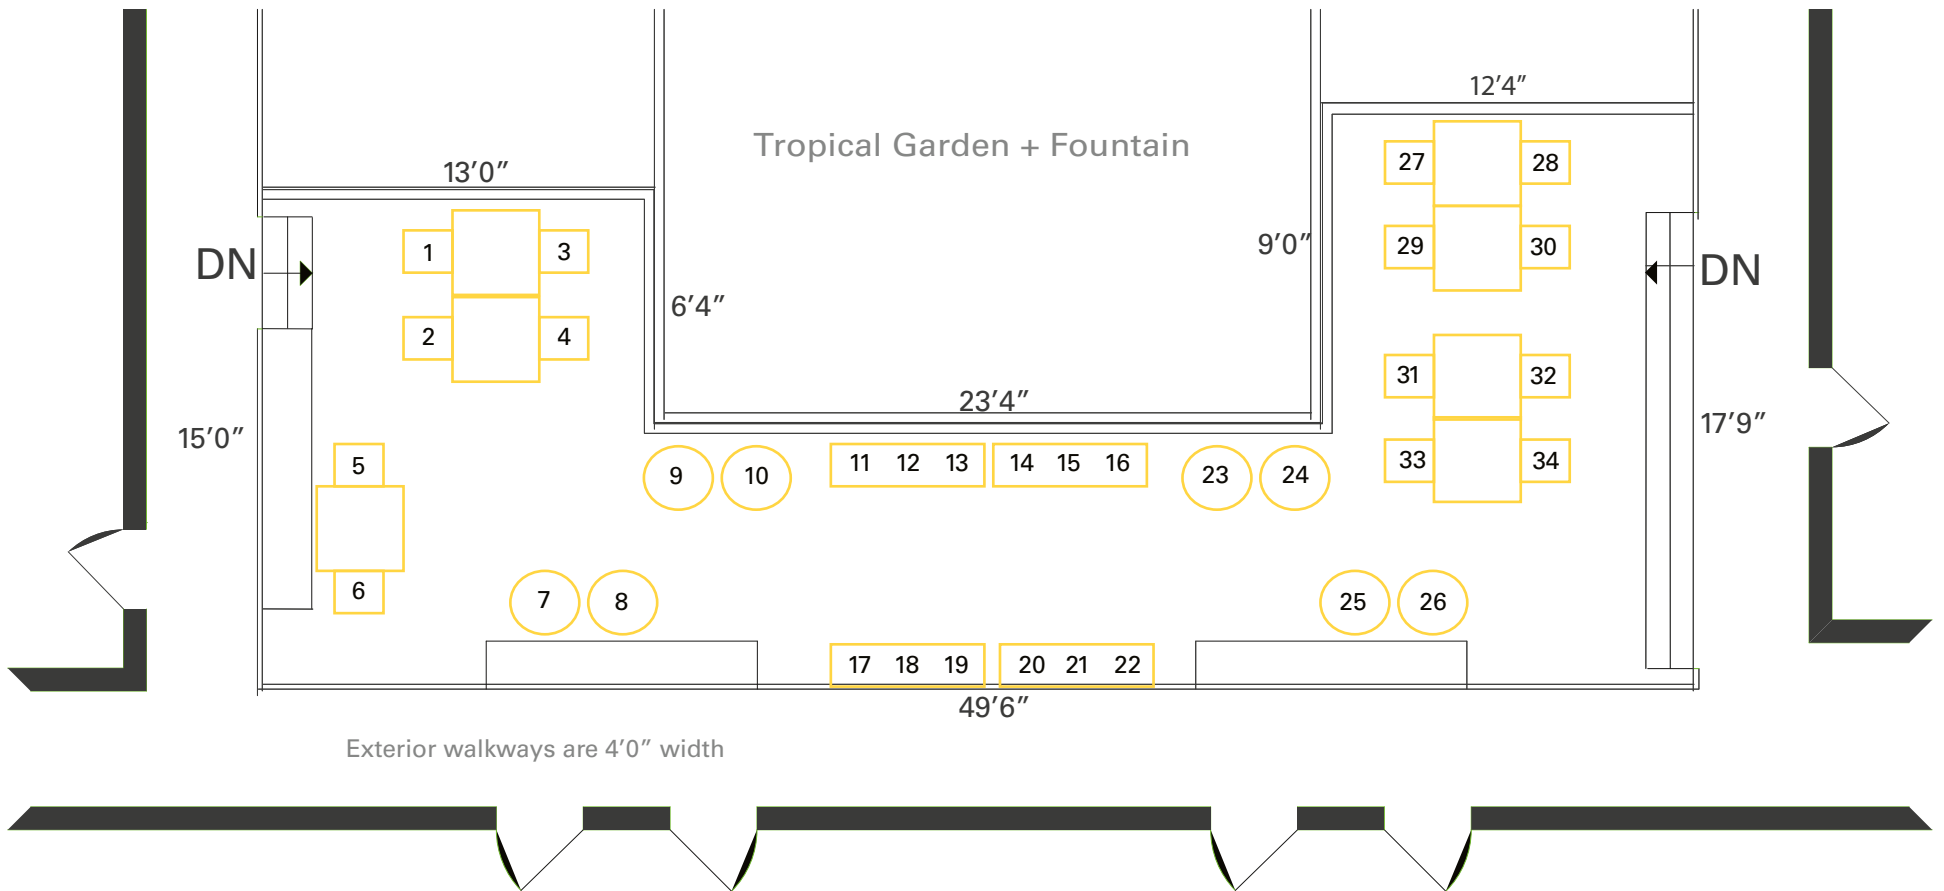

THE Burrard

TROPICAL COURTYARD PATIO

1100 Burrard Street | Vancouver, BC | V6Z 1Y7

Exterior walkways are 4'0" width

Patio Area = 651 sq. ft. = 60.5m²

1' 6'
SCALE